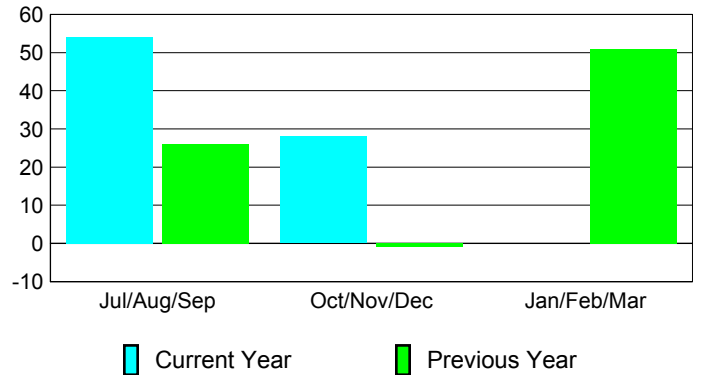

Gender Comparison 2012-2013

Jul/Aug/Sep

Oct/Nov/Dec

Jan/Feb/Mar

Male

Female