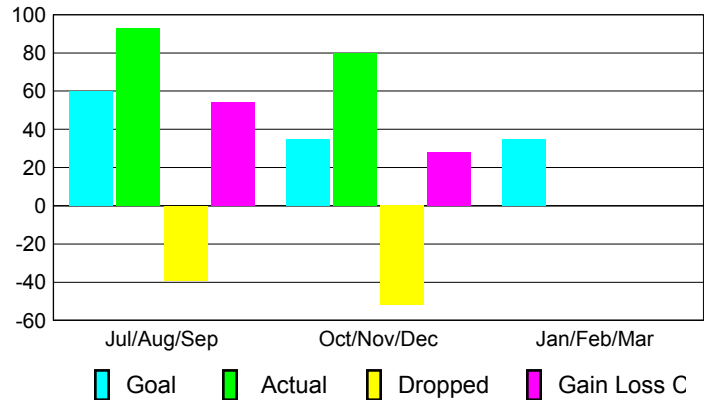

### YTD Status Quo Clubs 2012-2013

Status Quo Clubs Compared to Status Quo Members

## MEMBERSHIP

Membership Results  
2012-2013

Membership  
2011-2012

Month	Net Memb Goal	Actual New Memb	Actual Dropped Memb	Gain/Loss of Memb	Gain/Loss of Memb
Jul/Aug/Sep	60	93	-39	54	26
Oct/Nov/Dec	35	80	-52	28	-1
Jan/Feb/Mar	35				51
<b>Totals</b>	<b>130</b>	<b>173</b>	<b>-91</b>	<b>82</b>	<b>76</b>

### Membership Results 2012-2013

Goal, New, Dropped, Gain/Loss

### Comparison of Membership Gain/Loss

Current Year Compared to the Previous Year