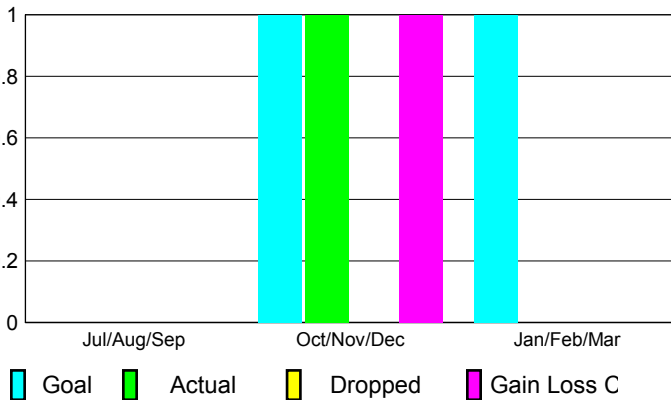

## CLUBS

Club Results  
2012-2013

Clubs  
2011-2012

Month	New Club Goal	Actual New Clubs	Actual Dropped Clubs	Gain/Loss of Clubs	Gain/Loss of Clubs
Jul/Aug/Sep	0	0	0	0	0
Oct/Nov/Dec	1	1	0	1	0
Jan/Feb/Mar	1				0
<b>Totals</b>	<b>2</b>	<b>1</b>	<b>0</b>	<b>1</b>	<b>0</b>

### Club Results 2012-2013

Goal, New, Dropped, Gain/Loss